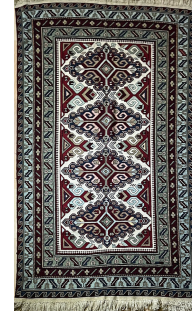

Vintage Gharabag Kilim
9.5 ft x 6.10 ft

Vintage Lezghi Daghestan Sumak
8 x 5.4 '