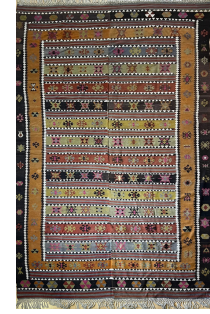

Artistic Hungarian Kilim Carpet
9.75 x 6.5 FT (295 x 200 cm)
63.4 sq ft

Artistic Hungarian Kilim Carpet
8.25 x 5.5 FT
8.25 x 5.5 FT (248 x 171 cm)
45.37 sq ft

Stylish Hungarian Kilim Carpet
7.5 x 5.25 FT
7.5 x 5.25 FT (226 x 160 cm).
39.4 sqft

Patterned Hungarian Kilim
Carpet 7.5 x 5 FT
7.5 x 5 FT (227 x 150 cm) 37.5
sq ft

Patterned Polish Kilim Carpet
7.75 x 5.25 FT
7.75 x 5.25 FT (240 x 163 cm)
40.68 sq ft

Decorative Hungarian Kilim
Carpet 7.75 x 5.5 FT
7.75 x 5.5'

Rare Shiraki Kilims
6.8 ft x 4.6 ft

Shiraki Pure Silk
9.5 x 6.6'

Shiraki Silk
6.5 x 4'

Shiraki Extra fine Silk Kilim
9.3 x 6.7'

Shiraki extra fine silk Kilim
9.7 x 6.4'

Antique Turkish Konia Kilim
13.5 x 7.2'

Vintage Gharabag Kilim
11.10 x 7.4'

Antique Turk Sivas extra large
Kilim
20.04 x 7.2'

Antique Gharabag Kilim
10 x 6.6'

Antique Turkmenistan JAJIM
9.6 ft X 6.10 ft

Antique Turkmenistan JAJIM
6.2 ft x 5.9 ft