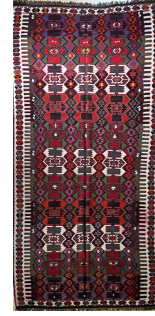

Antique Yamout JAJIM
10 x 4.10'

Antique Transilvanian Kilim
6.8 x 4.7'

Gharabag old Kilim
10.3 x 7.3'

Vintage Senneh Kilim
5.1 x 3.9'

Vintage Senneh Kilim
11 x 4.8'

Vintage Kashkai Kilim
9.9 x 7'

Vintage Kashkai Kilim
9.8 x 6.8'

Vintage Kashkai Kilim
8.7 x 5.7'

Vintage Kilim Kashkai Extra
9.5 x 6.8'

Vintage Kashkai Kilim Extra
9.1 x 6.6'

Vintage Kashkai Kilim
8.3 x 6.1'

Vintage Kashkai Kilim extra
10.5 x 6'

OLD Kashkai Kilim
9.8 x 5.5'

Vintage Kashkai Kilim extra
9.7 x 6.8'

Vintage Kashkai Kilim extra
9.8 x 6.6'

Antique Anatolia Turkish Kilim
12.3 x 6.1'

Antique Turkish Kilim
12.4 x 4.4'

Antique Turkish Kilim
10.4 x 5'

Vintage Kashkai Kilim
8.9 x 5.5'