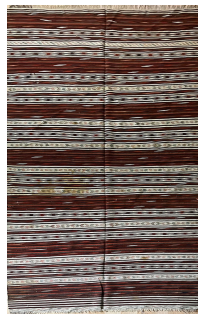

Antique Lezghi Daghestan Sumak
11.6 x 6.4'

Old Lezghi Daghestan Sumak
11.6 x 7.10'

Old Lezghi Daghestan Sumak
9.8 x 5.8'

Turkish Kilim
9.1 x 5.4'

Vintage Tasmania Romania
10 x 6.7'

Vintage Bulgarian Kilim
12.9 x 5.2'

Antique Yamout JAJIM
10 x 4.10'

Antique Transilvanian Kilim
6.8 x 4.7'

Gharabag old Kilim
10.3 x 7.3'

Vintage Senneh Kilim
5.1 x 3.9'

Vintage Senneh Kilim
11 x 4.8'

Vintage Kashkai Kilim
9.9 x 7'

Vintage Kashkai Kilim
9.8 x 6.8'