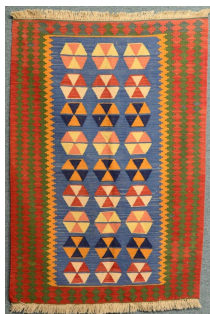

Sherkat Farsh Kilim Carpet 6.5 x 4.5 FT
., 7 x 5 '

Rare Shiraki Kilim Carpet 5 x 3.25 FT
., 5 x 3 '

Perisan Silk Kilim Carpet 6.5 x 4 FT
., 7 x 4 '

Antique Karabak Kilim Carpet 12 x 5.75 FT
12 x 5.75 '

Iranian Ghashgai Kilim Carpet 10.5 x 7 FT
10.5 x 7 '

Original Vintage Lezghi Daghestan Sumak Kilim 7.75 x 5.25 FT
7.75 x 5.25 '

Iranian Ghashgai Kilim Rug 8.5 x 5.5 FT
8.5 x 5.5 '

Kilim Kashkai 9.5 x 7 FT
original vintage hand woven..., 9.5 x 7 '

Vintage Persian Ghashgai Kilim 5.25 x 3.25 FT
An original, vintage, handw..., 5.25 x 3.25 '

Persian Kilim Ghashgai 4.75 x 3.25 FT
original vintage hand woven...,
4 75 x 3 25'

Vintage Persian Ghashgai Kilim
4.75 x 3.25 FT
original vintage hand woven...,
4 75 x 3 25 FT (147 x 101 cm)

Vintage Kilim Kashkai 10.25 x 6.5 FT
original vintage hand woven...,
10.25 x 6.5 FT (310 x 200 cm)
66.6 sq ft

Artistic Hungarian Kilim Carpet
9.75 x 6.5 FT (295 x 200 cm)
63.4 sq ft

Artistic Hungarian Kilim Carpet
8.25 x 5.5 FT
8.25 x 5.5 FT (248 x 171 cm)
45.37 sq ft

Stylish Hungarian Kilim Carpet
7.5 x 5.25 FT
7.5 x 5.25 FT (226 x 160 cm).
39.4 sqft